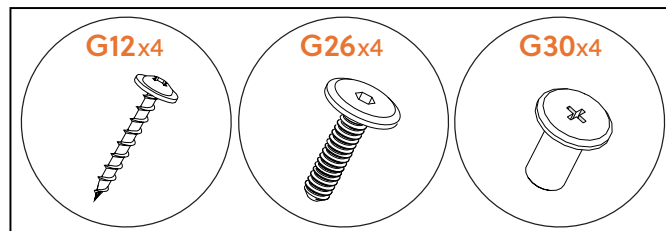

Assembly instructions for: Complete Bed

Part # 10539356 (08/28/24)

Scan Code for
Video Tutorial

Life doesn't come with
instructions, but this does

HARDWARE

Rail Box

Panel Headboard Box

This bag contains small parts that present a choking hazard for children under 3 years of age. These parts are for adult assembly only and should be permanently affixed to the furniture. Any unused parts should be discarded properly.