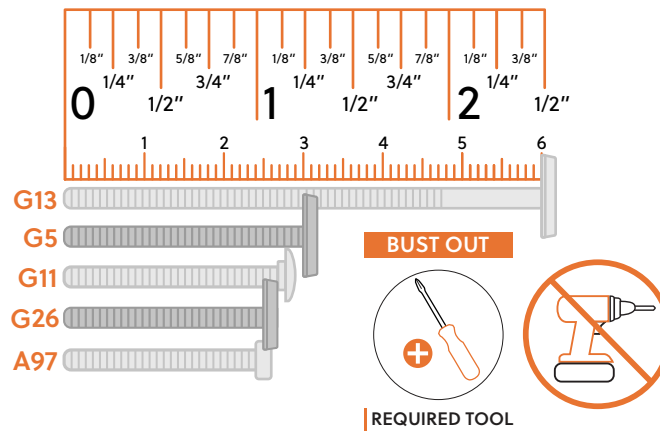

Assembly instructions for: Complete Bed

Part # 10539356 (08/28/24)

Scan Code for
Video Tutorial

Life doesn't come with
instructions, but this does

HARDWARE

Rail Box

Panel Headboard Box

This bag contains small parts that present a choking hazard for children under 3 years of age. These parts are for adult assembly only and should be permanently affixed to the furniture. Any unused parts should be discarded properly.